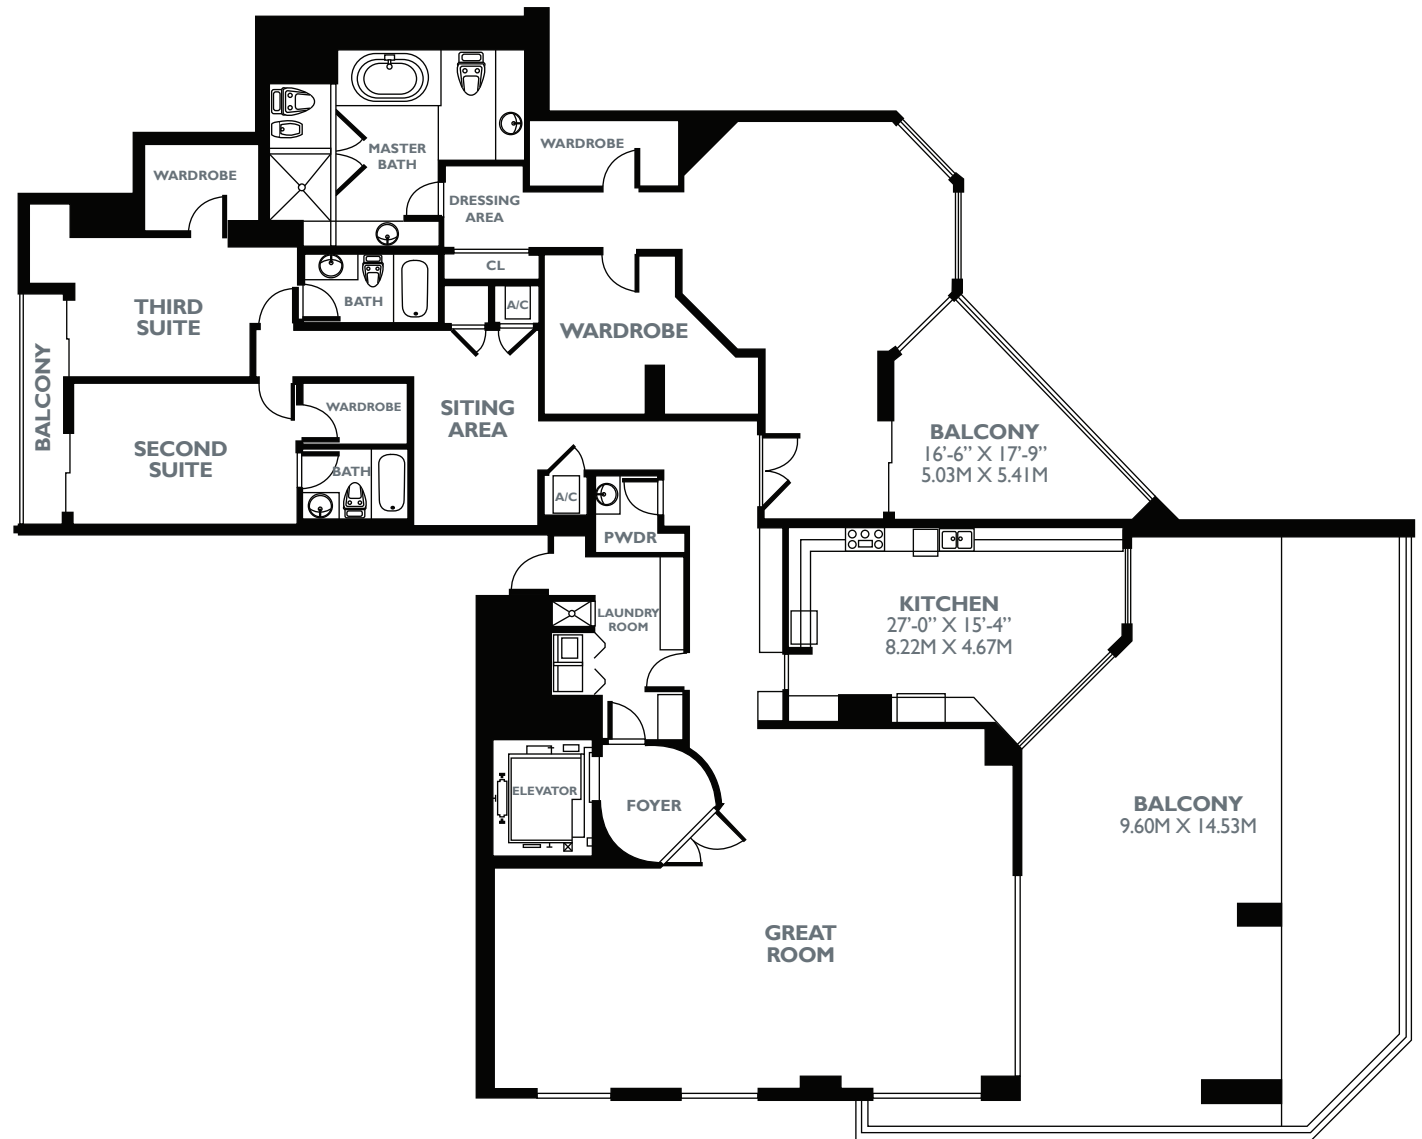

Unit E

Las Olas Beach Club

3 BEDROOMS / 3.5 BATHS

Total Residence 6,057 SQ FT
563 SQ M

Floorplans are representations of actual layouts and not meant to be relied upon as exact dimensions of as built condominiums.