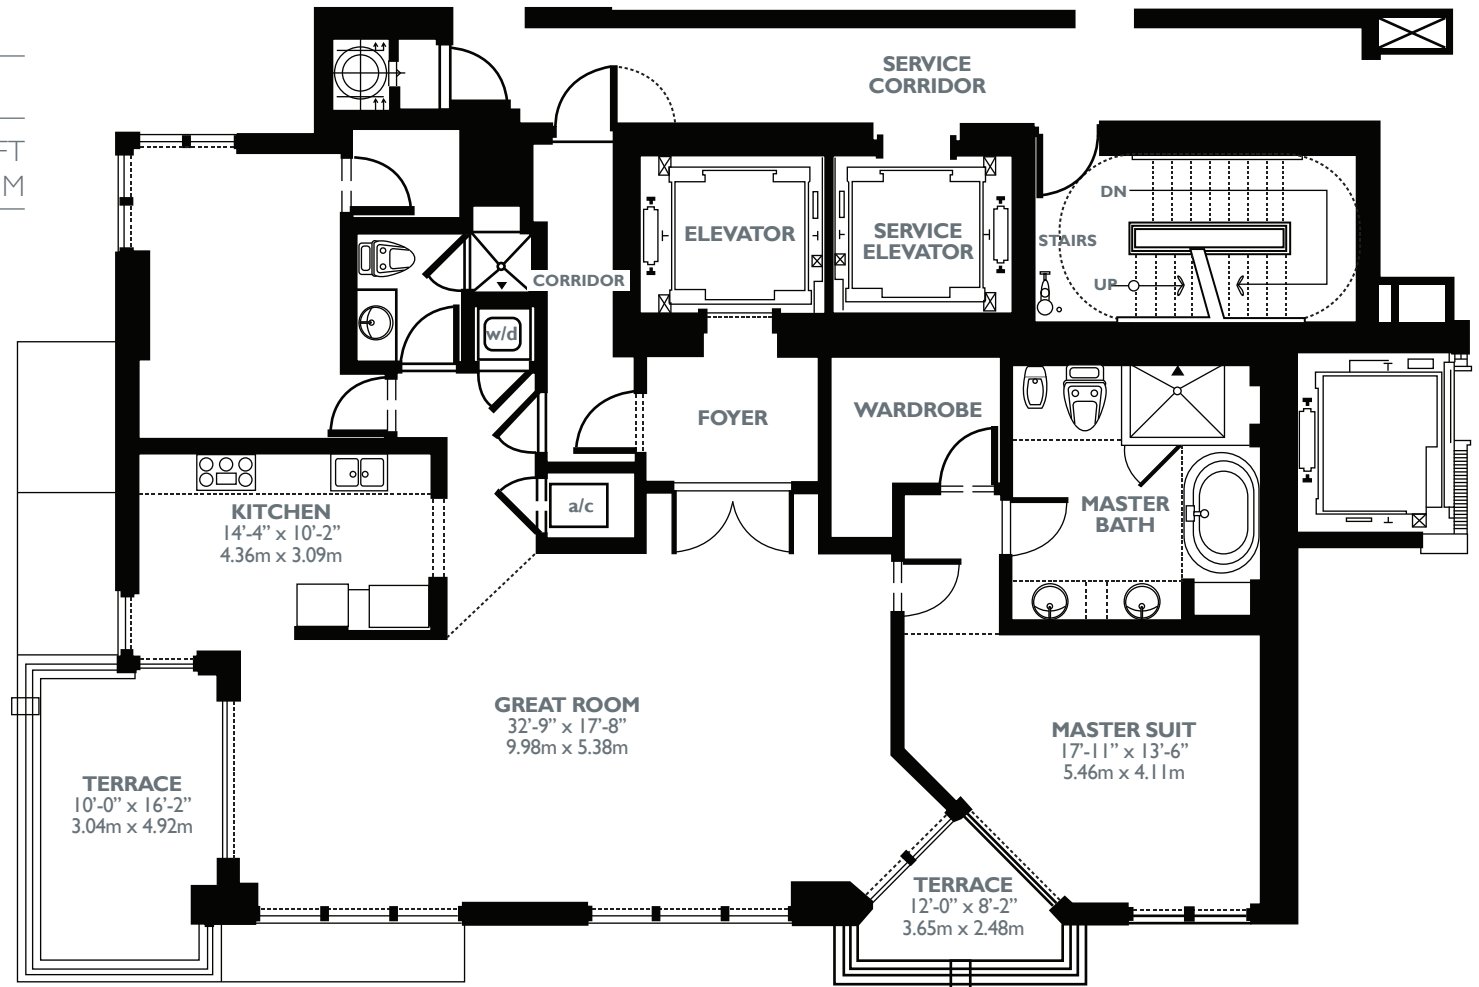

Unit A

Las Olas Beach Club

2 BEDROOMS / 2 BATHS

Total Residence 2,124 SQ FT
197 SQ M

Floorplans are representations of actual layouts and not meant to be relied upon as exact dimensions of as built condominiums.